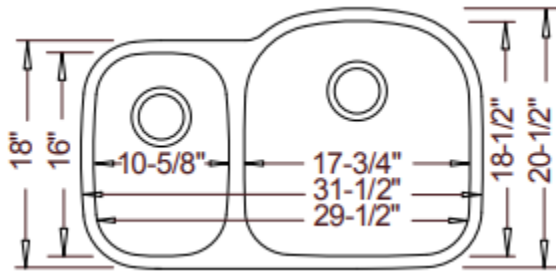

Traditional Undermount Sinks