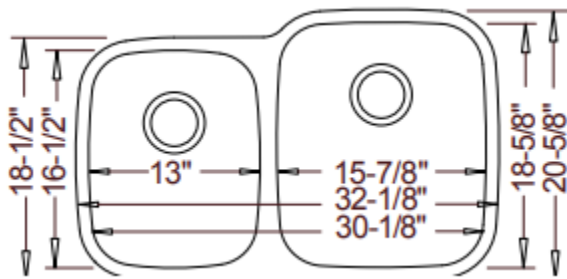

Traditional Undermount Sinks