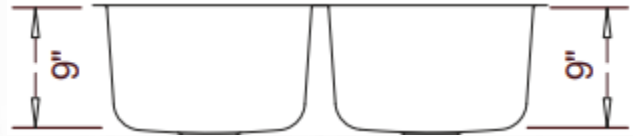

Traditional Undermount Sinks