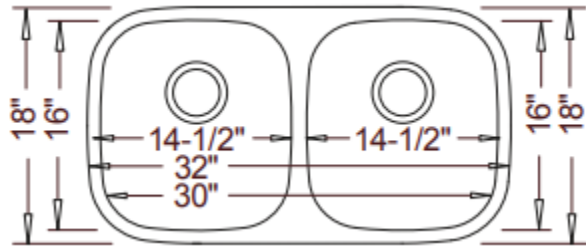

Traditional Undermount Sinks