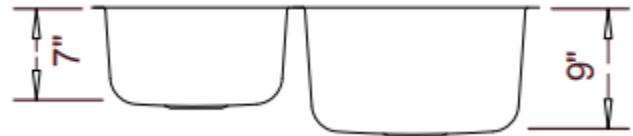

Traditional Undermount Sinks