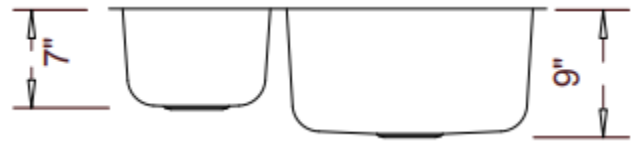

Traditional Undermount Sinks