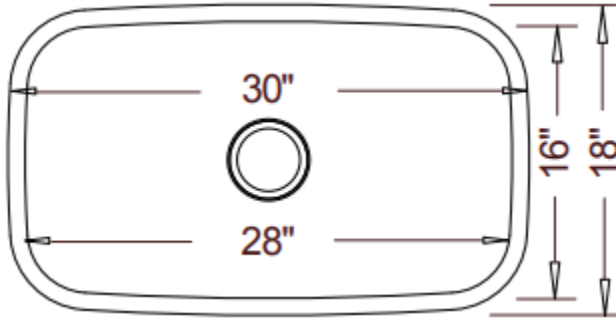

Traditional Undermount Sinks