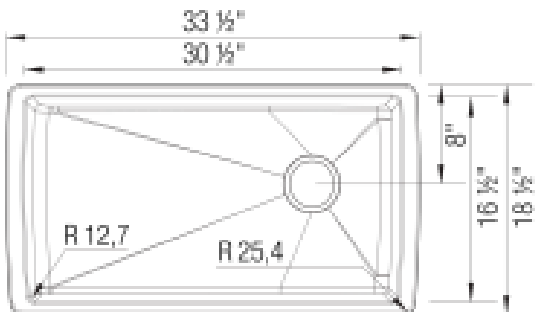

WINDMILL COUNTERTOPS

Flyer portrays our more popular Blanco Silgranit options. We can price any Blanco Silgranit undermount model. Just let us know!
www.Blanco.com

Blanco Silgranit Undermount Sinks