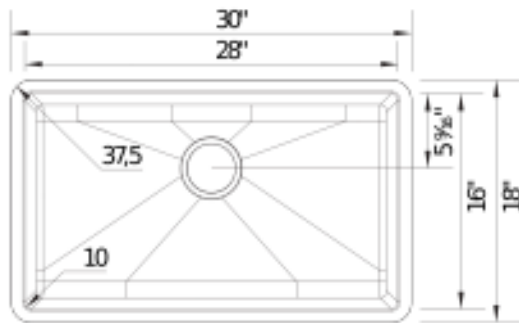

WINDMILL COUNTERTOPS

Flyer portrays our more popular Blanco Silgranit options. We can price any Blanco Silgranit undermount model. Just let us know!
www.Blanco.com

Blanco Silgranit Undermount Sinks