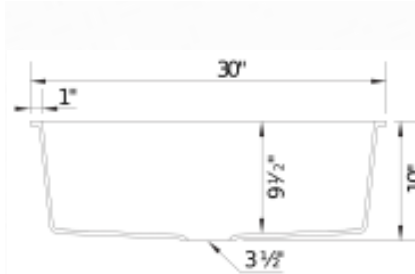

WINDMILL COUNTERTOPS

Flyer portrays our more popular Blanco Silgranit options. We can price any Blanco Silgranit undermount model. Just let us know!
www.Blanco.com

Blanco Silgranit Undermount Sinks