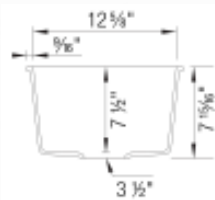

WINDMILL COUNTERTOPS

Flyer portrays our more popular Blanco Silgranit options. We can price any Blanco Silgranit undermount model. Just let us know!
www.Blanco.com

Blanco Silgranit Undermount Sinks