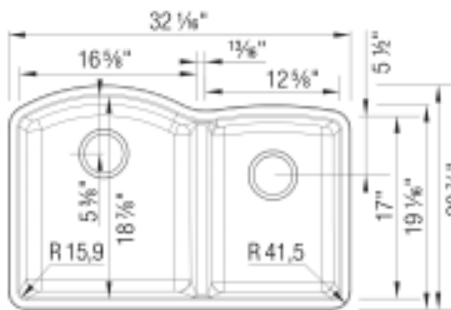

WINDMILL COUNTERTOPS

Flyer portrays our more popular Blanco Silgranit options. We can price any Blanco Silgranit undermount model. Just let us know!
www.Blanco.com

Blanco Silgranit Undermount Sinks