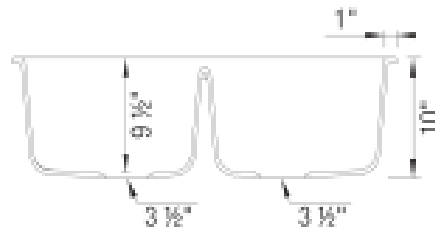

WINDMILL COUNTERTOPS

Flyer portrays our more popular Blanco Silgranit options. We can price any Blanco Silgranit undermount model. Just let us know!
www.Blanco.com

Blanco Silgranit Undermount Sinks