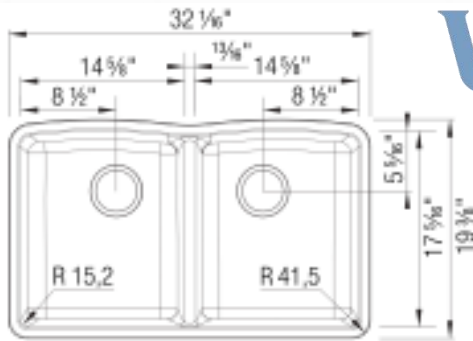

WINDMILL COUNTERTOPS

Flyer portrays our more popular Blanco Silgranit options. We can price any Blanco Silgranit undermount model. Just let us know!
www.Blanco.com

Blanco Silgranit Undermount Sinks