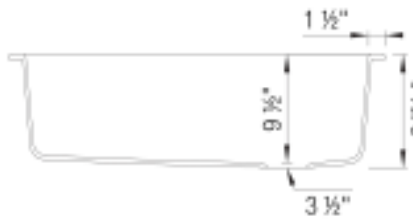

WINDMILL COUNTERTOPS

Flyer portrays our more popular Blanco Silgranit options. We can price any Blanco Silgranit undermount model. Just let us know!
www.Blanco.com

Blanco Silgranit Undermount Sinks