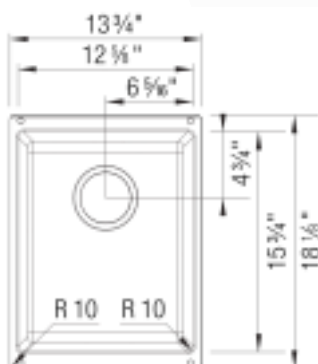

WINDMILL COUNTERTOPS

Flyer portrays our more popular Blanco Silgranit options. We can price any Blanco Silgranit undermount model. Just let us know!
www.Blanco.com

Blanco Silgranit Undermount Sinks