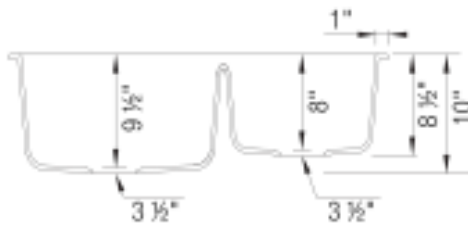

WINDMILL COUNTERTOPS

Flyer portrays our more popular Blanco Silgranit options. We can price any Blanco Silgranit undermount model. Just let us know!
www.Blanco.com

Blanco Silgranit Undermount Sinks